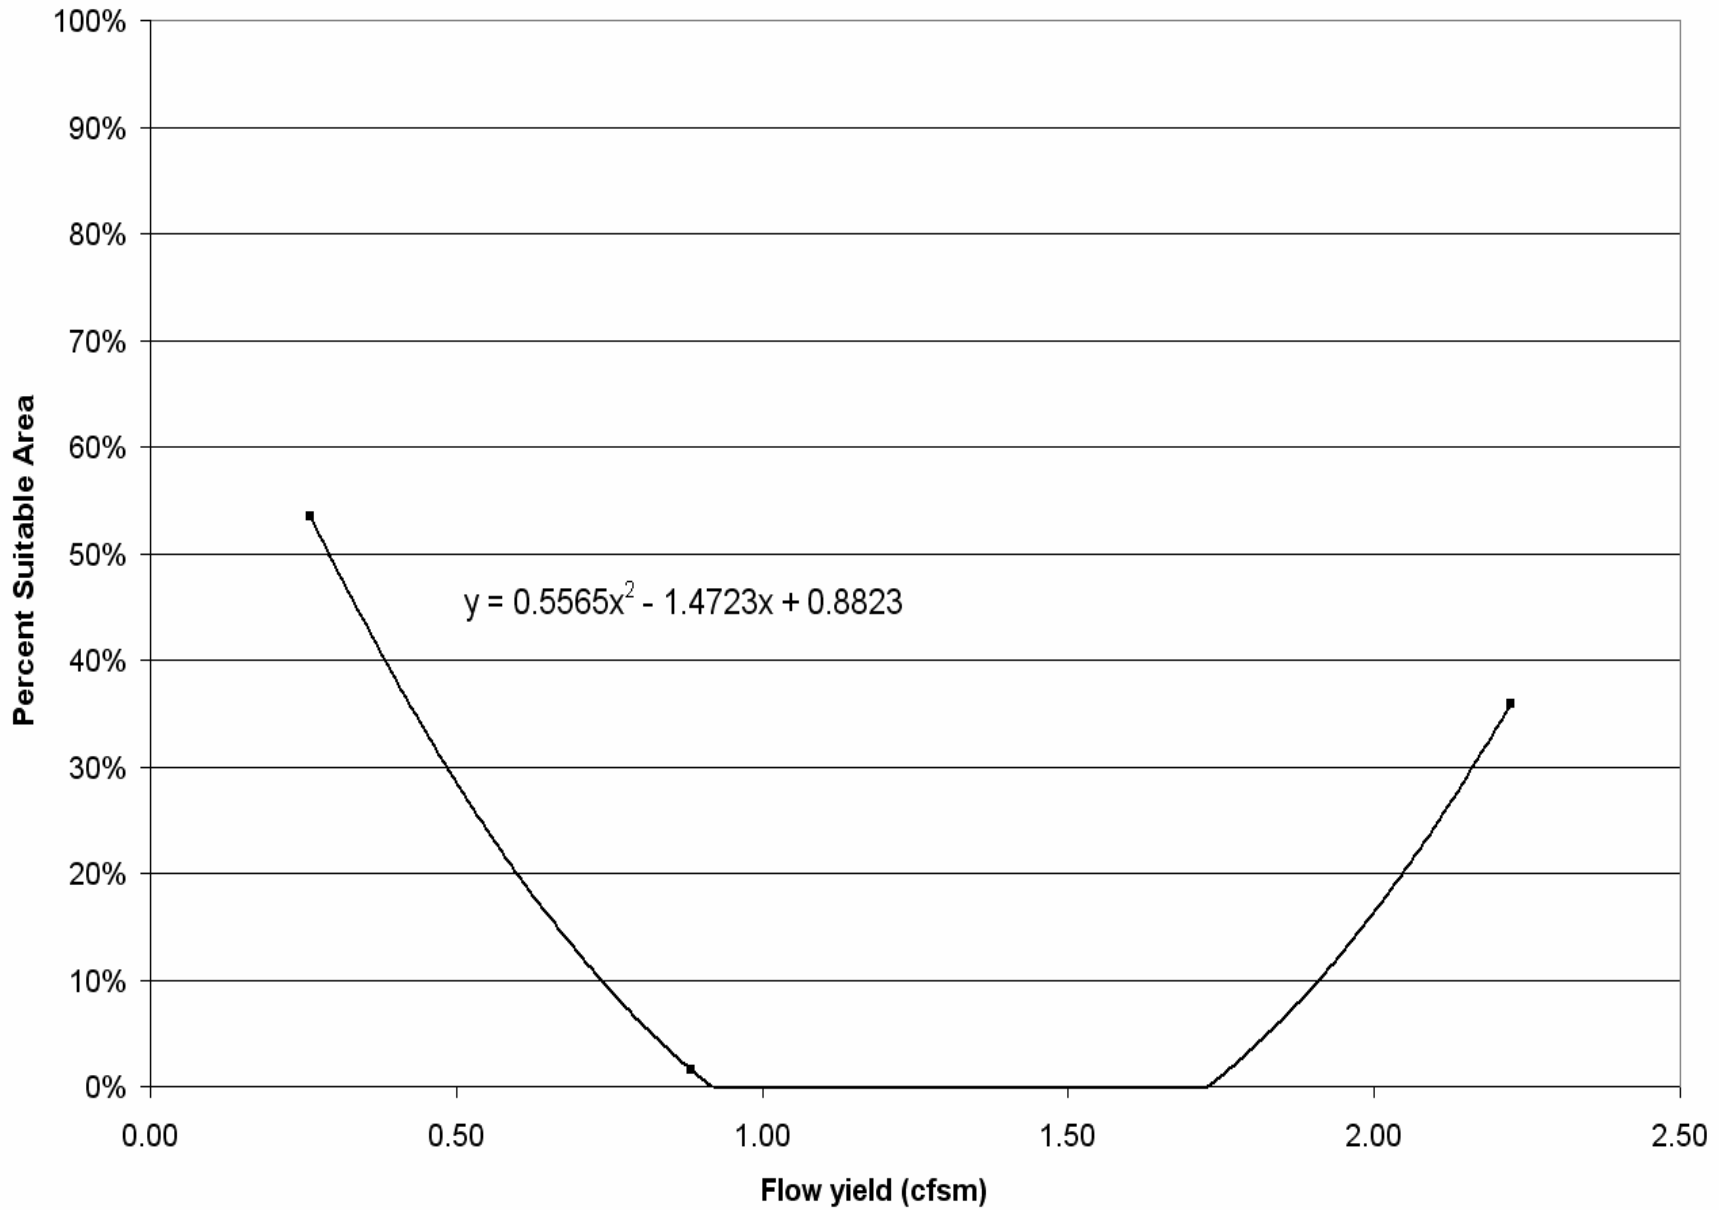

A4:1 Habitat rating curve for dwarf wedgemussel at Site 2a

A4:2 Habitat rating curve for dwarf wedgemussel at Site 2b

A4:3 Habitat rating curve for dwarf wedgemussel at Site 3a

A4:4 Habitat rating curve for dwarf wedgemussel at Site 3b

A4:5 Habitat rating curve for dwarf wedgemussel at Site 4

A4:6 Habitat rating curve for dwarf wedgemussel at Site 6